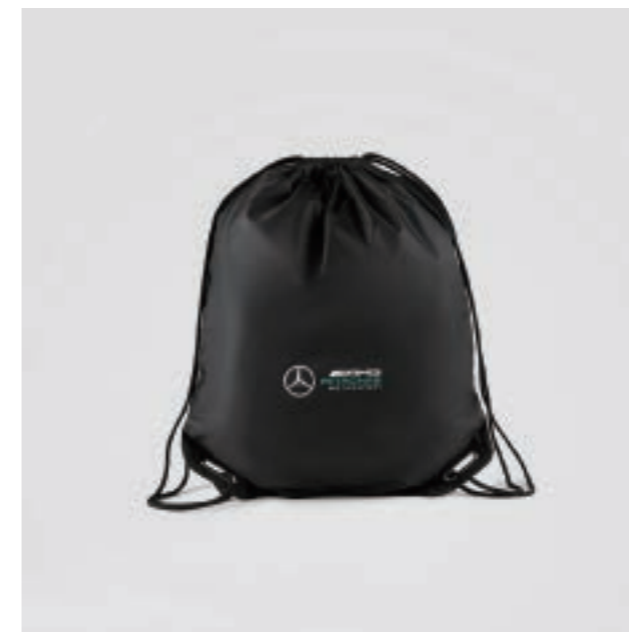

Waterproof Backpack  
Colour : Grey  
Item NO : WB001

Waterproof Duffel Bag  
Colour : Grey  
Ltem NO : WD001

Mercedes-AMG Petronas  
Colour : Black  
Ltem NO : MP001

Drawstring Bag  
Colour : Black  
Ltem NO : DBo01