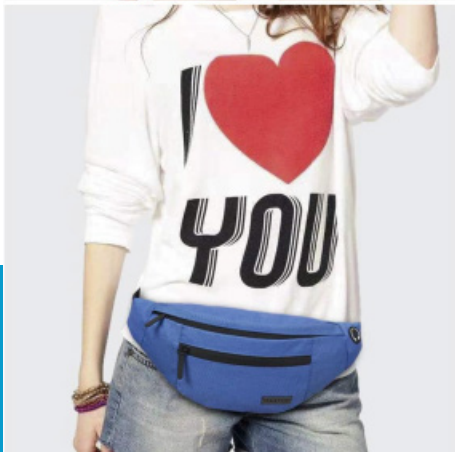

WB019

Material: Nylon+Polyester

Color: Black,Blue,Pink,Green,Red

Capacity: 20-35L

Size: 39*29*13cm

Feature: Deep waterproof, Easy to carry,Durable Material,
Wide Application, Multifunctional

WB020

Material: Polyester

Color: 25 Colors available, Customized

Size: 19*15*9cm

Suitable waist: 20" - 50"

Feature: Deep waterproof, Easy to carry, Durable Material,
Wide Application, Multifunctional

WB021

Material: Nylon

Color: Black, Grey, Blue, Brown

Size: 27*12*5cm

Adjustable range of shoulder straps: 35-126cm

Feature: Deep waterproof, Easy to carry, Durable Material,
Wide Application, Multifunctional

WB022

Material: Oxford

Color: Black, Grey, Blue, ArmyGreen

Size: 34*13*7cm / 37*16*10cm

Adjustable range of shoulder straps: 35 - 126cm

Feature: Deep waterproof, Easy to carry, Durable Material,
Wide Application, Multifunctional

WB023

Material: Oxford

Color: Black, Grey, Blue, Coffee, Purple, Red