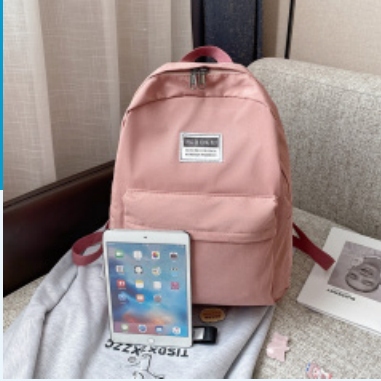

WB018

Material: Oxford

Color: Green,Black,,Blue,Rose

Capacity: 36-55L

Size: 46*26*16cm

Feature: Deep waterproof, Easy to carry,Durable Material,
Wide Application , Multifunctional,Wet and Dry Separation

WATERPROOF BAG