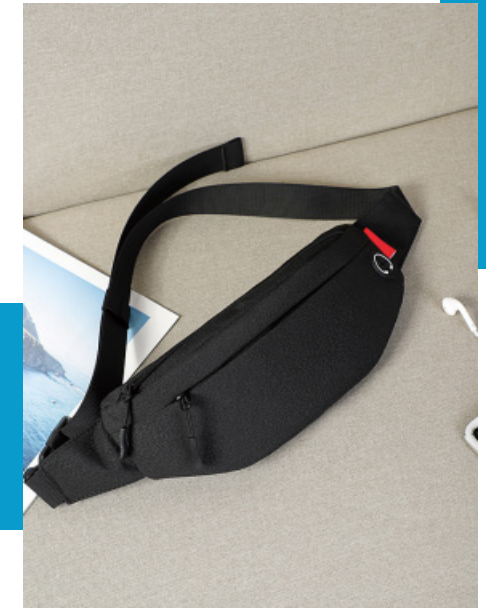

WB019

Material: Nylon+Polyester

Color: Black,Blue,Pink,Green,Red

Capacity: 20-35L

Size: 39*29*13cm

Feature: Deep waterproof, Easy to carry,Durable Material,
Wide Application, Multifunctional

WB020

Material: Polyester

Color: 25 Colors available, Customized

Size: 19*15*9cm

Suitable waist: 20" - 50"

Feature: Deep waterproof, Easy to carry, Durable Material,
Wide Application, Multifunctional

WB021

Material: Nylon

Color: Black, Grey, Blue, Brown

Size: 27*12*5cm

Adjustable range of shoulder straps: 35-126cm

Feature: Deep waterproof, Easy to carry, Durable Material,
Wide Application, Multifunctional

WB022

Material: Oxford

Color: Black, Grey, Blue, ArmyGreen