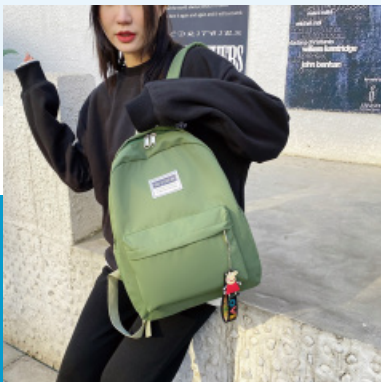

WB019

Material: Nylon+Polyester

Color: Black,Blue,Pink,Green,Red

Capacity: 20-35L

Size: 39*29*13cm

Feature: Deep waterproof, Easy to carry,Durable Material,
Wide Application, Multifunctional

WB020

Material: Polyester