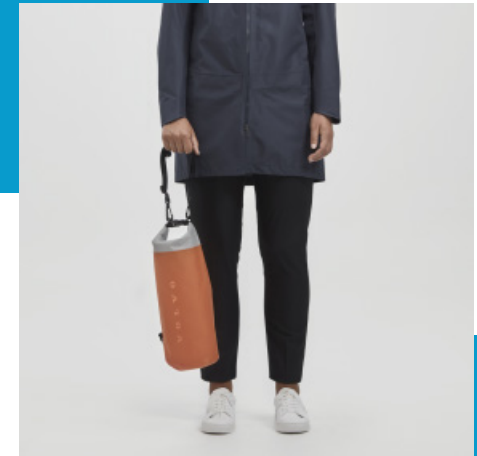

WWW.WAIBOLD.COM

 **WAIBO**

**Waterproof and Gym Bags
Series For Summer**

● ● ● ●

WD001

Material: Nylon

Color: Gray

Capacity: 40L

Size: 70*60cm

Feature: Deep waterproof, Easy to carry, Durable Material, Wide Application

WB001

Material: Nylon

Color: Gray

Capacity: 20L

Feature: Deep waterproof, Easy to carry, Durable Material, Wide Application

WB002

Material: Nylon

Color: Orange

Capacity: 5L

Feature: Deep waterproof, Easy to carry, Durable Material, Wide Application

WB003

Material: 500D PVC

Color: Yellow,Rose,Blue,Black,Orange,Green,Gray,Camouflage

Capacity: 5L,10L,15L,20L,25L,30L

Size: 23.5*43cm,28*53cm,32*59cm,39*56cm,39*63cm,39*73cm

Feature: Deep waterproof, Easy to carry,Durable Material,
Wide Application

WB004

Material: 500D PVC

Color: White,Yellow,Blue,Black,Orange