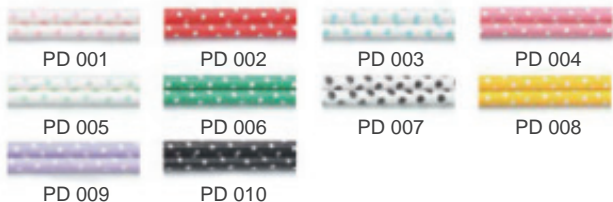

SMALL POLKA DOT