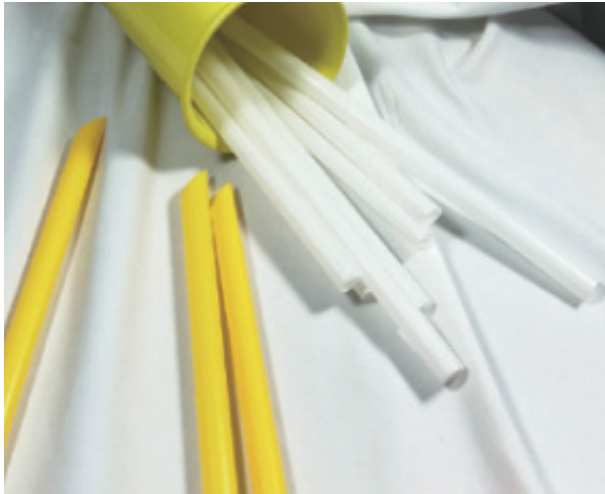

# Cornstarch Straw

Material : PLA + PBAT + Cornstarch

Color / Size : Accept Customized

Use : Home - Outdoor - Food & Beverage Stores

Feature : Biodegradable & Compostable - Safety - Economic

**STRIPE SERIES**